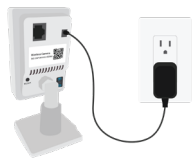

2

Plug in and power up the camera. Optionally connect via Ethernet.