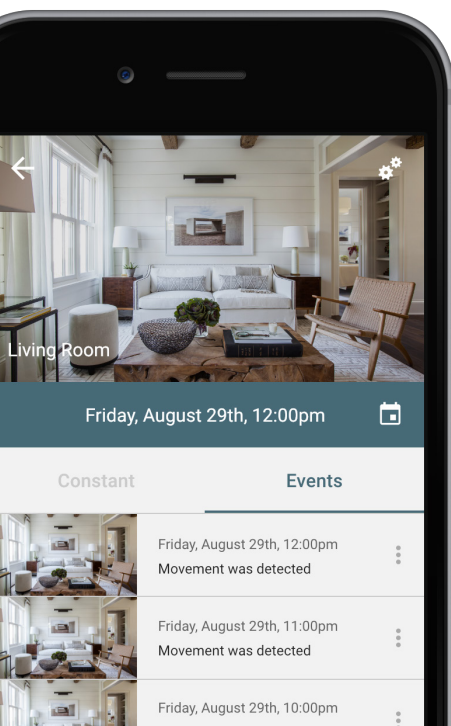

Manage Recordings

Search recordings with the calendar and time filters. Easily download and save event recordings to your device or computer.

**Constant recording storage varies based on the MicroSD card capacity, camera settings and environment.

Some features on this page are not supported on the doorbell camera. Refer to specification on reverse for detailed information.